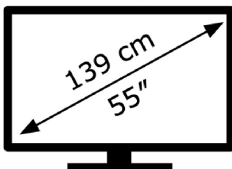

ENERGY

SONY®

XR-55A83K

83 kWh/1000h

ABCDEF **G**

97 kWh/1000h

3840 px

2160 px